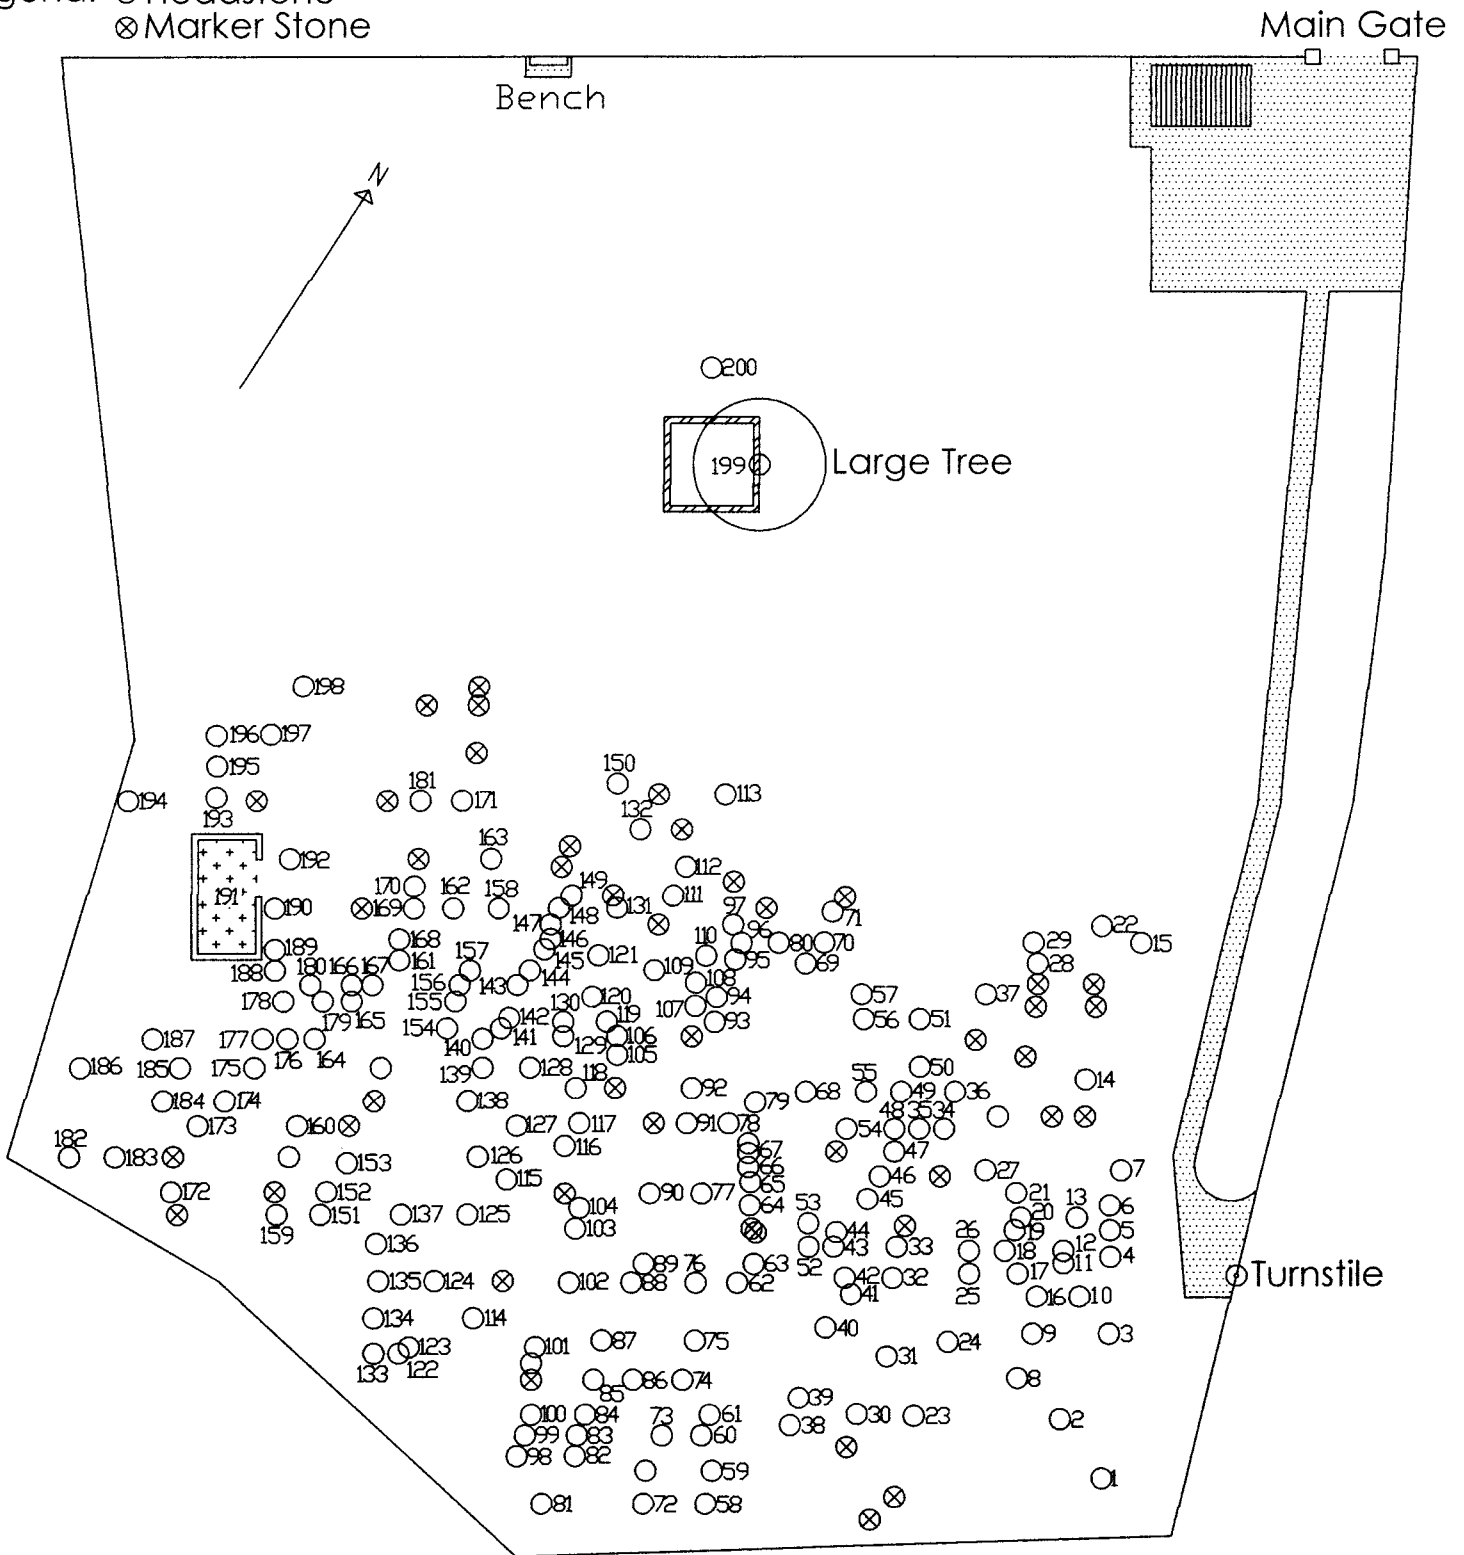

Legend: ○ Headstone
⊗ Marker Stone

Drumraney Old Cemetery